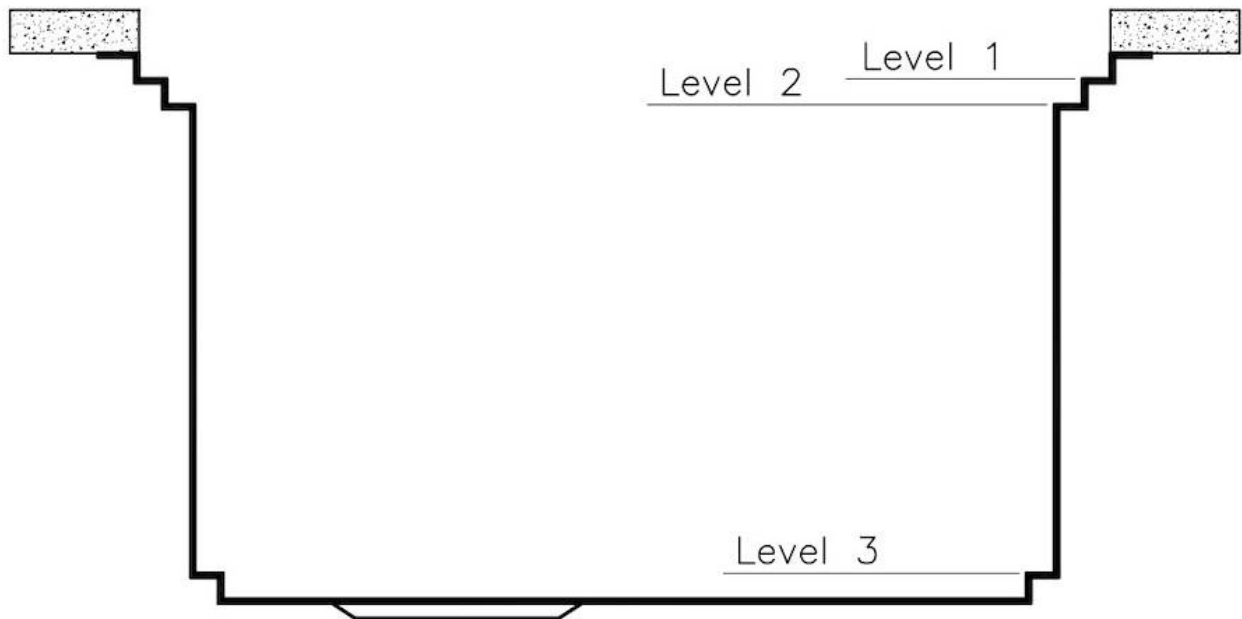

Milano Optional accessories / Accessori opzionali

The "rails" system makes it possible to use a combination of numerous accessories. Grids, chopping boards, utensils' ranging system, bowls and containers of different dimensions can be alternated in the workspace with a simple gesture, and can easily be stacked, in order to be on hand at all times.

Il sistema di "corsie" rende possibile l'utilizzo combinato di innumerevoli accessori. Griglie, taglieri, portautensili, vaschette e contenitori di varie dimensioni si alternano nella zona di lavoro con un semplice gesto e possono essere impilati, sempre a portata di mano.