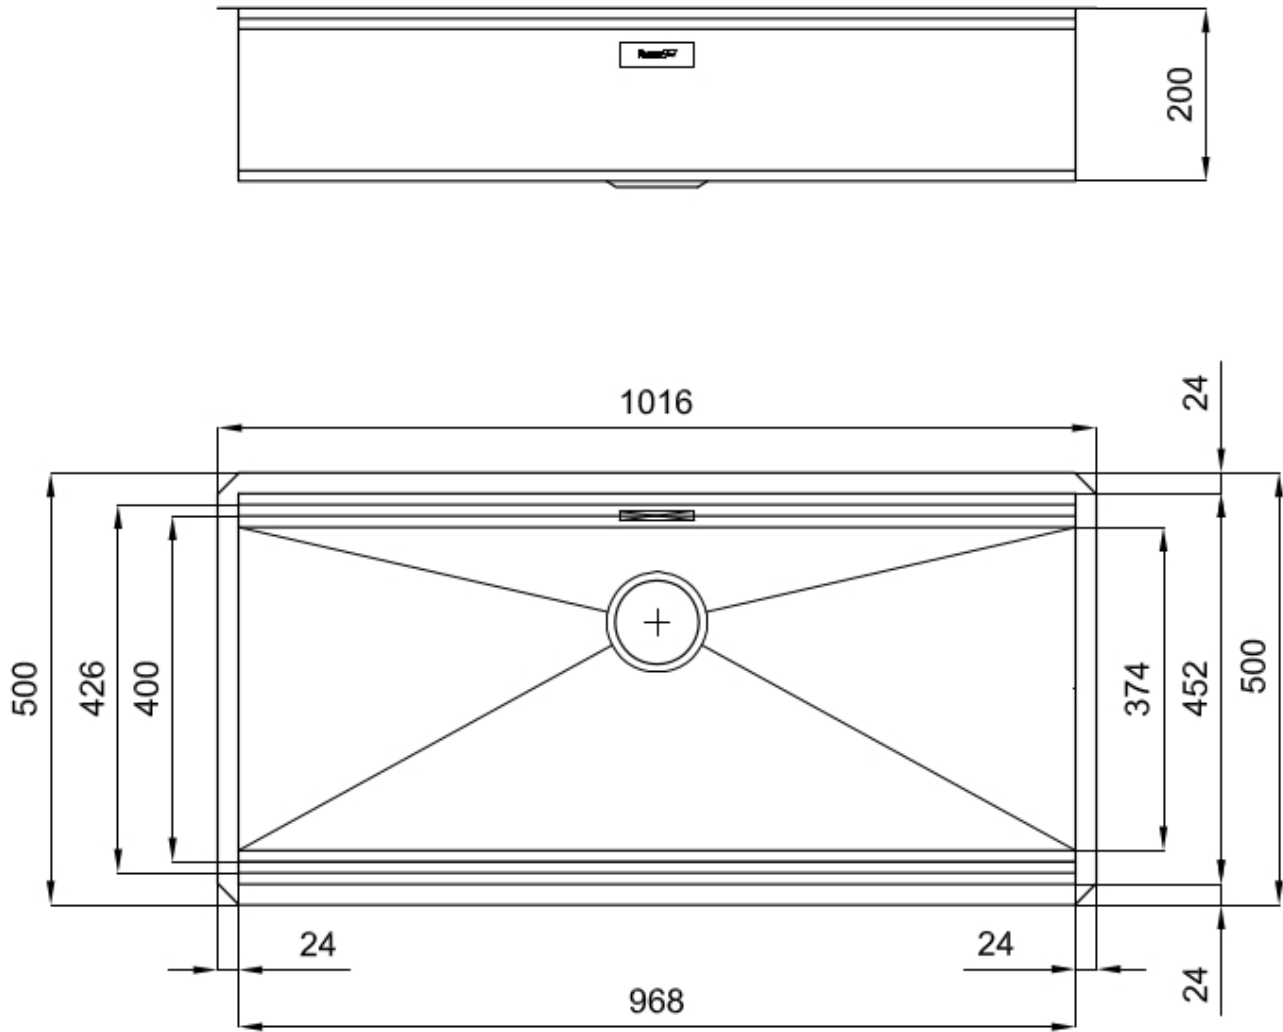

TECHNICAL DATA