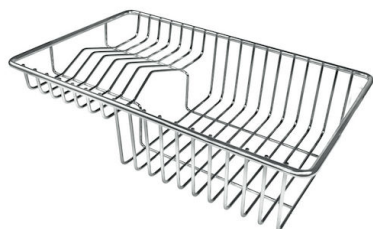

Milano Level 3

Compatible accessories/Accessori compatibili:

8100 600

GALLERY

OPTIONAL ACCESSORIES

Black grid
8100 600

Glass chopping board
8631 300

HPDE Twin chopping board
8644 101

Stainless steel plate rack
8100 303

* only in combination with the accessory
8644 101

Walnut-wood chopping board
8642 000

**Graters kit with ring-holder and
food collection tray**

8159 101
* only in combination with the accessory
8644 101